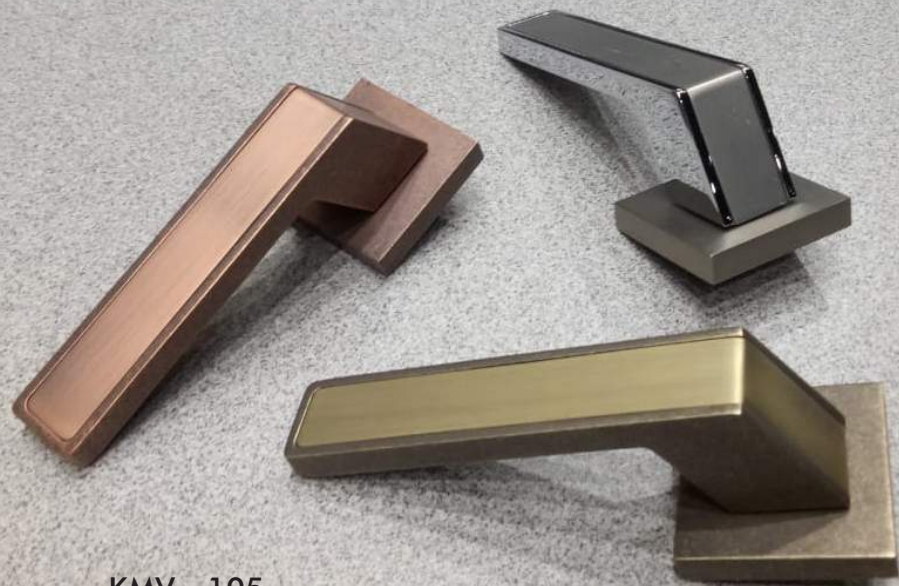

KMV - 105
SS-CP | RUSTIC AB | RUSTIC AC